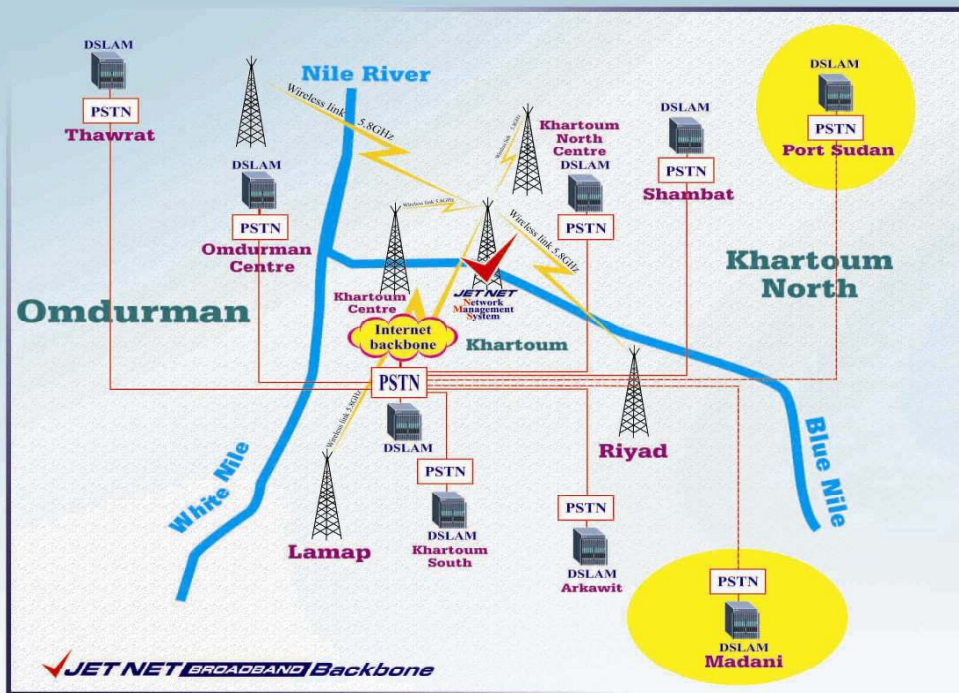

JET NET is a subsidiary of Ashrafcom established 2004, specialized in telecommunication, data communication and advanced IT applications. Utilizing state of the art products from globally well reputed outstanding companies . **JET NET** availed an unsurpassed telecommunications platform forming the perfect (Wire / Wireless) broadband backbone required to support high speed demanding information applications.