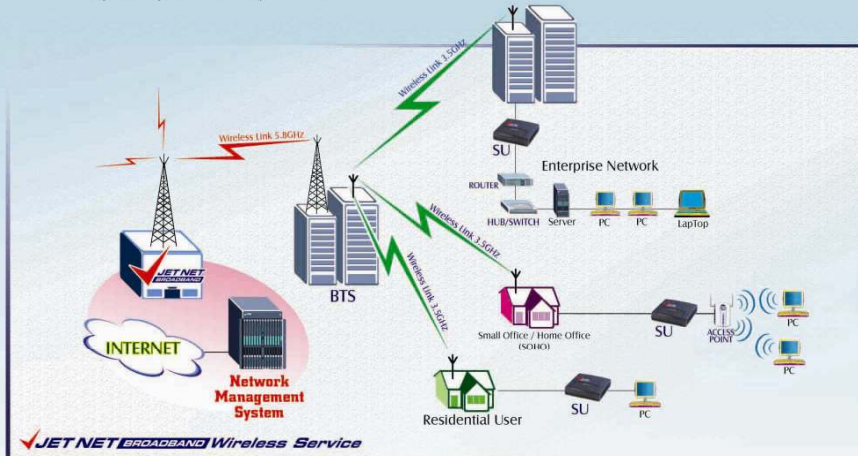

Benefits of Wireless Broadband:

Wireless Broadband enables users in Areas not covered by telephone networks to access the internet with all it has to offer including high speed demanding applications, E-Government, E-Commerce E-Learning, E-Medicine ETC. with the help of VOIP Service, Wireless Broadband presents an ideal solution for important Governmental and development related sites located in Rural Areas.