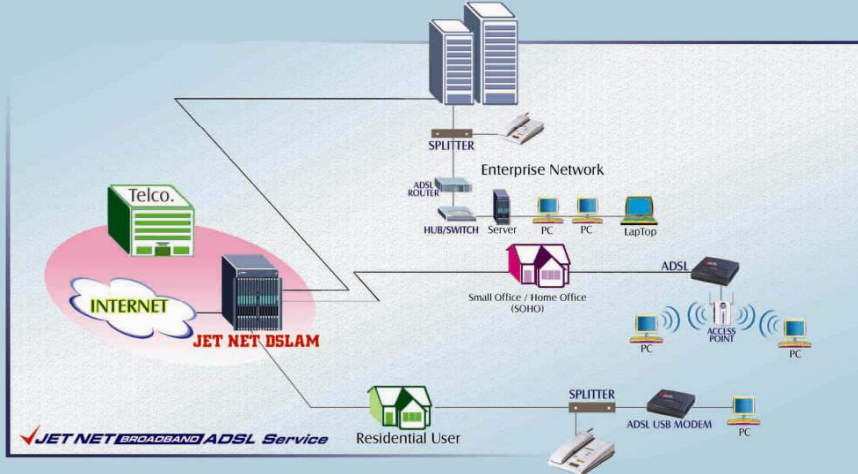

✓ JET NET ADSL Broadband Service

JET NET broadband Infrastructure is based on DSLAM (DSL Access Multiplexer) technology to deliver the service via telephone copper lines. ADSL operates at 1024kbps compared to the 56kbps speed provided by dialup modems. ADSL is adequate for multi user environments (LAN) and where high speed demanding applications are in demand.